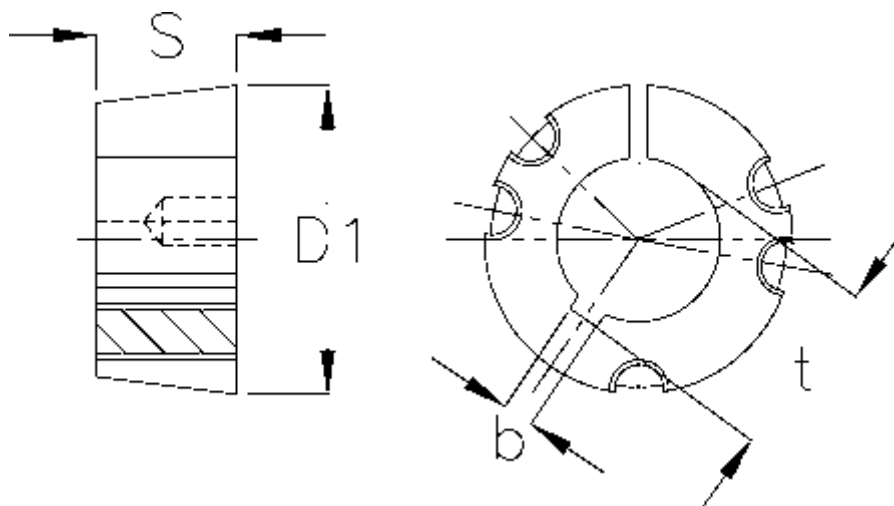

Article number: 6160404030045

Description: Taper bush 4030 bore  $\varnothing 45$  mm

## Measures

b	= 14
Bore	= 45
Bush type	= 4030
D1	= 146
S	= 76,2
Screw size	= 5/8 x 1 1/2"
t	= 48.8
Transmission moment	= 8740